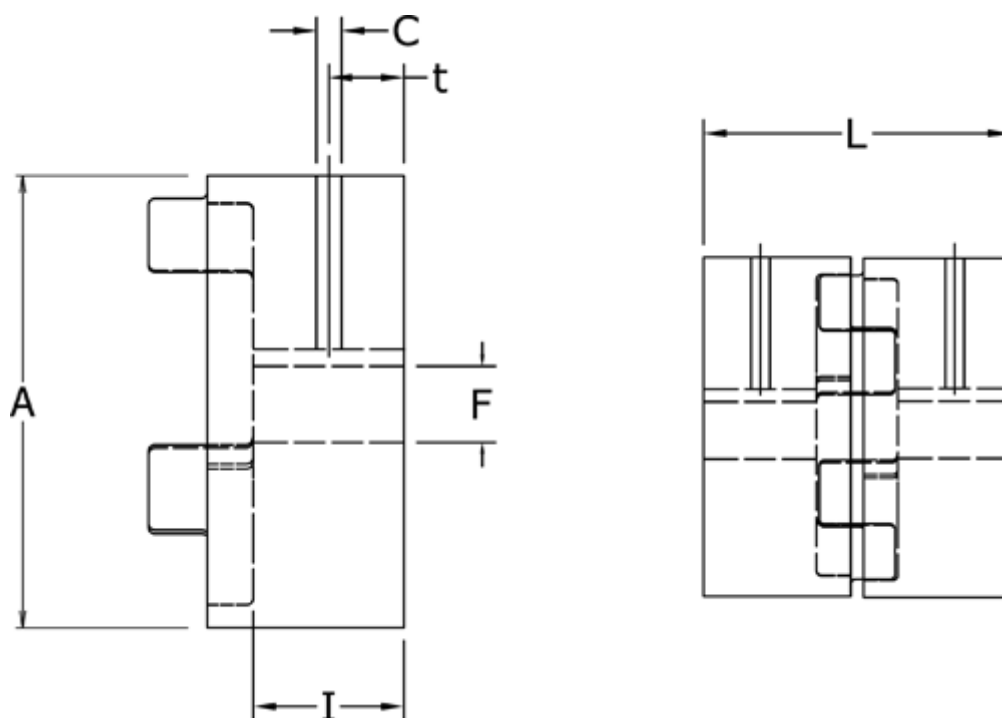

Article number: 3335019F024

Description: Coupling hub Klonex ES 24/28
ALU Aluminium, Bore 24H7 mm w/keyway & setscrew

Measures

A = 40
C = M5
F = 24
I = 25
L = 66
t = 10.0